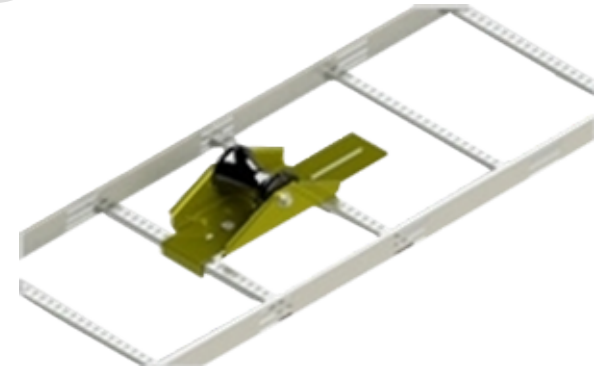

CABLE TRAY ROLLERS – LENGTH ADJUSTABLE

- Made of heavy duty steel construction.
- Maintenance free, ball bearings.
- Easy and simple connection with cable tray.
- High quality galvanized finish.

Item Code	CTR 1106
Length (mm)	280-550
Width (mm)	150
Roller Width (mm)	130
Weight (kg)	5